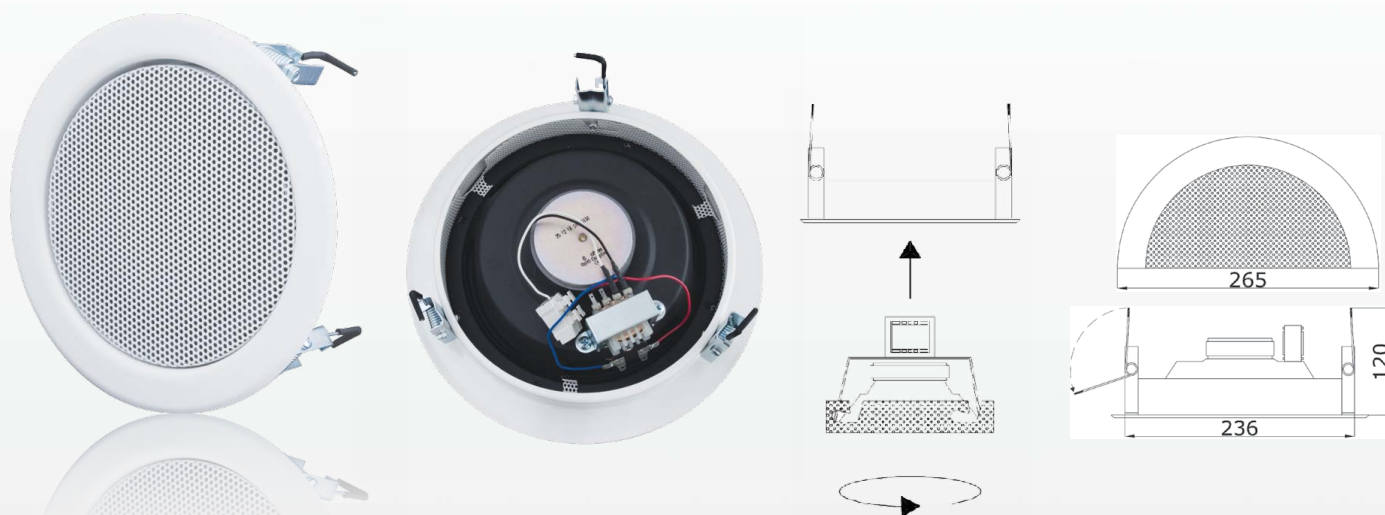

PARTNER sp. z o.o.

DEL 200/10

This loudspeaker is ideally suited for a wide variety of applications because of its classic design and its excellent acoustic characteristics. The DEL 200/10, made of powder-coated metal with a 200 mm full range chassis is specially adapted for speech and background music reproduction in stores, rooms and hotels. The exceptional spring mounting with cropped leg springs guarantees an outstanding rapid ceiling installation.

Specifications

Type	DEL 200/10
Loading rate	10 W
Chassis-type	200 mm full range
Frequency range (-10dB)	70 - 15 200 Hz
SPL 1W/1m	100,6 dB
SPL Pmax/1m	110,6 dB
Radiation angle 1.000 Hz (-10dB)	165°
Transformer	100 V, 10/6/3/1,5 Watt
Dimensions	Ø265 x 120 mm/ installation depth
Cut out	Ø236 mm - Ø250 mm
Weight	1,8 kg
Material	powder-coated, steel panel
Connection	2 -pole compression clamp
Colour	RAL-9010 White/special colouring is possible for a surcharge
Packing unit	12