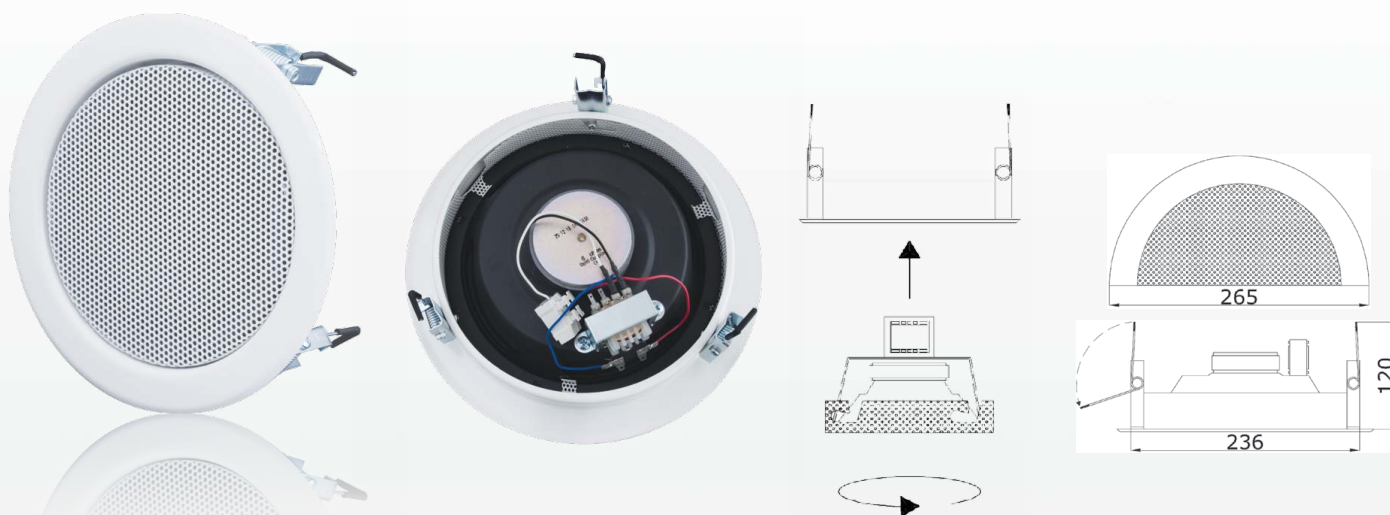

DEL 200/6

This loudspeaker is ideally suited for a wide variety of applications because of its classic design and its excellent acoustic characteristics. The DEL 200/6, made of powder-coated metal with a 200 mm full range chassis is specially adapted for speech and background music reproduction in stores, rooms and hotels. The exceptional spring mounting with cropped leg springs guarantees an outstanding rapid ceiling installation.

Specifications

Type	DEL 200/6
Loading rate	6 W
Chassis-type	200 mm full range
Frequency range (-10dB)	70 - 14 800 Hz
SPL 1W/1m	101 dB
SPL Pmax/1m	108,8 dB
Radiation angle 1.000 Hz (-10dB)	170°
Transformer	100 V, 6/3/1,5 /0,75 Watt
Dimensions	Ø265 x 120 mm/ installation depth
Cut out	Ø236 mm - Ø250 mm
Weight	1,6 kg
Material	powder-coated, steel panel
Connection	2 -pole compression clamp
Colour	RAL-9010 White/special colouring is possible for a surcharge
Packing unit	12