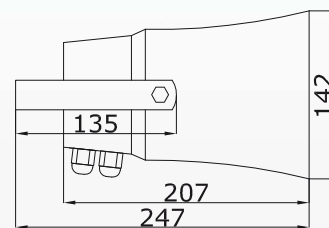

DK 10

The horn speakers of the DK 10 series are particularly applicable for the reproduction of announcements and warnings. Due to their excellent capability and enormous sound pressure they are perfectly suitable for indoor as well as for outdoor use. The model with 2 cable glands allowed to loop in loop out the cabling thus avoiding the need for an additional junction box.

Specifications

Type	DK 10
Loading rate	10 W
Frequency range (-10dB)	380 - 9 000 Hz
SPL 1W/1m	106 dB
SPL Pmax/1m	116 dB
Radiation angle 1.000 Hz (-10dB)	210°
Transformer	100 V, 10/5/2,5/1,25 Watt
Dimensions	Ø142 x 207 mm
Weight	1,7 kg
Material	ABS Plastic
Connection	listwa przyłączeniowa
Colour	RAL-7035 Grey
Protection IP	66
Packing unit	12