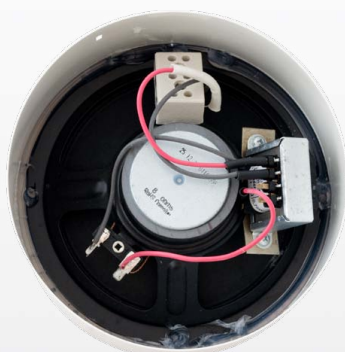

PARTNER sp. z o.o.

DAL 165/6 PP

This surface-mounted ceiling speaker, made of powder-coated metal, shows excellent acoustic characteristics and a high efficiency and therefore it is ideally suited for a wide variety of applications. The mounting brackets allow the installation on ceilings and walls, even where a regular installation would not be possible.

Specifications

Type	DAL 165/6 PP
Certificat	EN 54-24:2008 - 1438/CPD/0245
Loading rate	6 W
Chassis-type	165 mm full range
Frequency range (-10dB)	220 - 21 000 Hz
SPL 1W/1m	99,7 dB
SPL Pmax/1m	109,7 dB
Radiation angle 1.000 Hz (-10dB)	180°
Transformer	100 V, 10/6/3/1,5/0,75 Watt
Dimensions	Ø170 x 75 mm
Weight	1,3 kg
Material	powder-coated, steel panel
Connection	3-pole ceramic clamp
Colour	RAL 9010 White / special colouring is possible for a surcharge
Packing unit	12