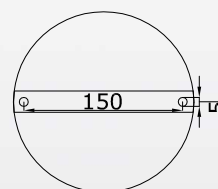

PARTNER sp. z o.o.

DAL 165/6 PP

This surface-mounted ceiling speaker, made of powder-coated metal, shows excellent acoustic characteristics and a high efficiency and therefore it is ideally suited for a wide variety of applications. The mounting brackets allow the installation on ceilings and walls, even where a regular installation would not be possible.

Specifications

Type	DAL 165/6 PP
Certificat	EN 54-24:2008 - 1438/CPD/0245
Loading rate	6 W
Chassis-type	165 mm full range
Frequency range (-10dB)	220 - 21 000 Hz
SPL 1W/1m	99,7 dB
SPL Pmax/1m	109,7 dB
Radiation angle 1.000 Hz (-10dB)	180°
Transformer	100 V, 10/6/3/1,5/0,75 Watt
Dimensions	Ø170 x 75 mm
Weight	1,3 kg
Material	powder-coated, steel panel
Connection	3-pole ceramic clamp
Colour	RAL 9010 White / special colouring is possible for a surcharge
Packing unit	12