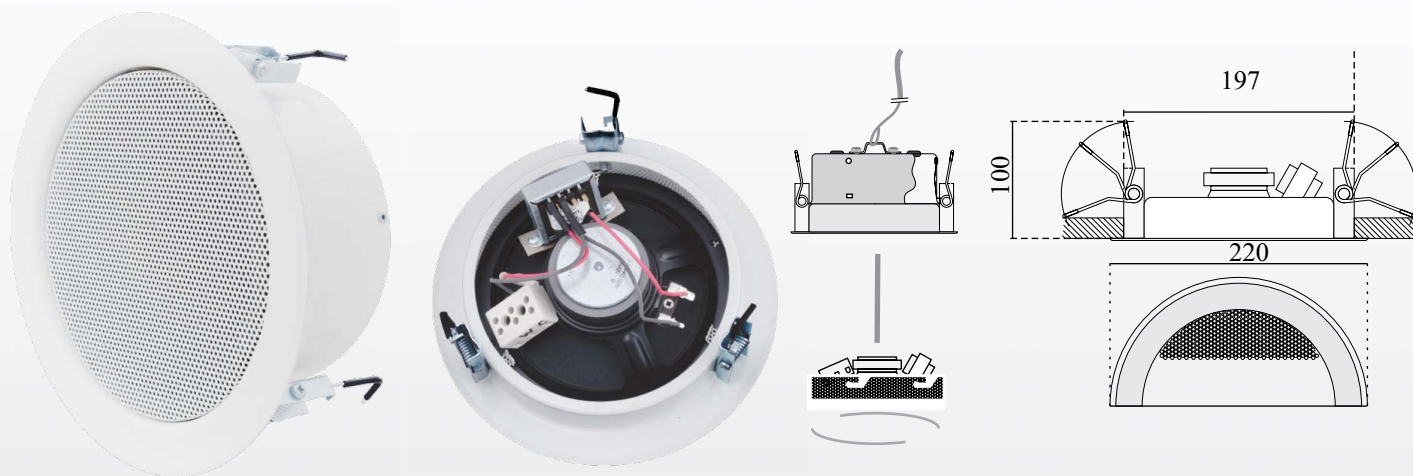

## DEL F 165/10 PP

This loudspeaker is ideally suited for a wide variety of applications because of its classic design and its excellent acoustic characteristics. The DEL 165/10 PP, made of powder-coated metal with a 165 mm full range chassis is specially adapted for speech and background music reproduction in stores, rooms and hotels. The exceptional spring mounting with cropped leg springs guarantees an outstanding rapid ceiling installation. The firedome F 165 is optionally available for a surcharge.

### Specifications

Type	DEL F 165/10 PP
Certificat	EN 54-24:2008 - 1438/CPD/0177
Loading rate	10 W
Chassis-type	165 mm full range
Frequency range (-10dB)	210 - 19 300 Hz
SPL 1W/1m	100,5 dB
SPL Pmax/1m	110,5 dB
Radiation angle 1.000 Hz (-10dB)	180°
Transformer	100 V, 10/6/3/1,5 Watt
Dimensions	Ø220 x 100 mm / installation depth
Cut out	Ø197 mm - Ø207 mm
Weight	1,6 kg
Material	powder-coated, steel panel
Connection	3-pole ceramic clamp
Colour	RAL 9010 White / special colouring is possible for a surcharge
Packing unit	16