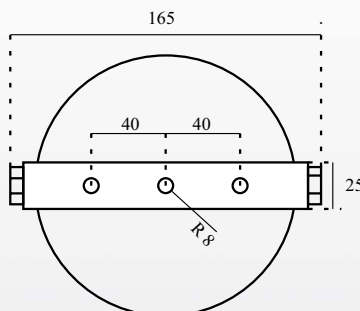

Specifications

Type	DAW 130/20 PP
Certificat	EN 54-24:2008 - 1438/CPD/0199
Loading rate	20 W
Chassis-type	130 mm full range
Frequency range (-10dB)	130 - 20 400 Hz
SPL 1W/1m	95,1 dB
SPL Pmax/1m	108,1 dB
Radiation angle 1.000 Hz (-10dB)	190°
Transformer	100 V, 20/15/10/5 Watt
Dimensions	Ø140 x 165 mm
Weight	2,9 kg
Material	powder-coated aluminium tube
Connection	3-pole ceramic clamp
Colour	RAL 9010 White / special colouring is possible for a surcharge
Protection IP	54
Packing unit	8