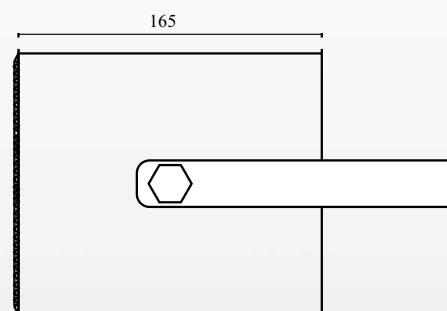

Specifications

Type	DAW 130/20 PP
Certificat	EN 54-24:2008 - 1438/CPD/0199
Loading rate	20 W
Chassis-type	130 mm full range
Frequency range (-10dB)	130 - 20 400 Hz
SPL 1W/1m	95,1 dB
SPL Pmax/1m	108,1 dB
Radiation angle 1.000 Hz (-10dB)	190°
Transformer	100 V, 20/15/10/5 Watt
Dimensions	Ø140 x 165 mm
Weight	2,9 kg
Material	powder-coated aluminium tube
Connection	3-pole ceramic clamp
Colour	RAL 9010 White / special colouring is possible for a surcharge
Protection IP	54
Packing unit	8