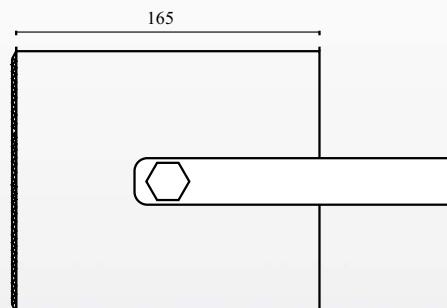

DAW 130/10 PP

The weatherproof sound projectors of the DAW 130/10 PP series are exceedingly suitable for outdoor use in open air baths and sport facilities. The resistant powdercoated aluminium grants a high corrosion resistance. The DAW 130/10 PP series can also be recommended for indoor applications in halls and corridors. Furthermore the mounting of the sound projector series is very comfortable due to the swivel-slope-technique of the U-mounting bracket.

Specifications

Type	DAW 130/10 PP
Certificat	EN 54-24:2008 - 1438/CPD/0199
Loading rate	10 W
Chassis-type	130 mm full range
Frequency range (-10dB)	125 - 20 000 Hz
SPL 1W/1m	94,3 dB
SPL Pmax/1m	104,3 dB
Radiation angle 1.000 Hz (-10dB)	180°
Transformer	100 V, 10/6/3/1,5 Watt
Dimensions	Ø140 x 165 mm
Weight	2,8 kg
Material	powder-coated aluminium tube
Connection	3-pole ceramic clamp
Colour	RAL-9010 White/special colouring is possible for a surcharge
Protection IP	54
Packing unit	8