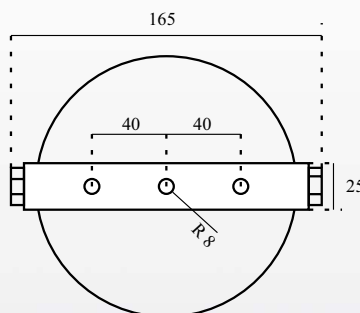

Specifications

Type	DAW 130/10 PP
Certificat	EN 54-24:2008 - 1438/CPD/0199
Loading rate	10 W
Chassis-type	130 mm full range
Frequency range (-10dB)	125 - 20 000 Hz
SPL 1W/1m	94,3 dB
SPL Pmax/1m	104,3 dB
Radiation angle 1.000 Hz (-10dB)	180°
Transformer	100 V, 10/6/3/1,5 Watt
Dimensions	Ø140 x 165 mm
Weight	2,8 kg
Material	powder-coated aluminium tube
Connection	3-pole ceramic clamp
Colour	RAL-9010 White/special colouring is possible for a surcharge
Protection IP	54
Packing unit	8