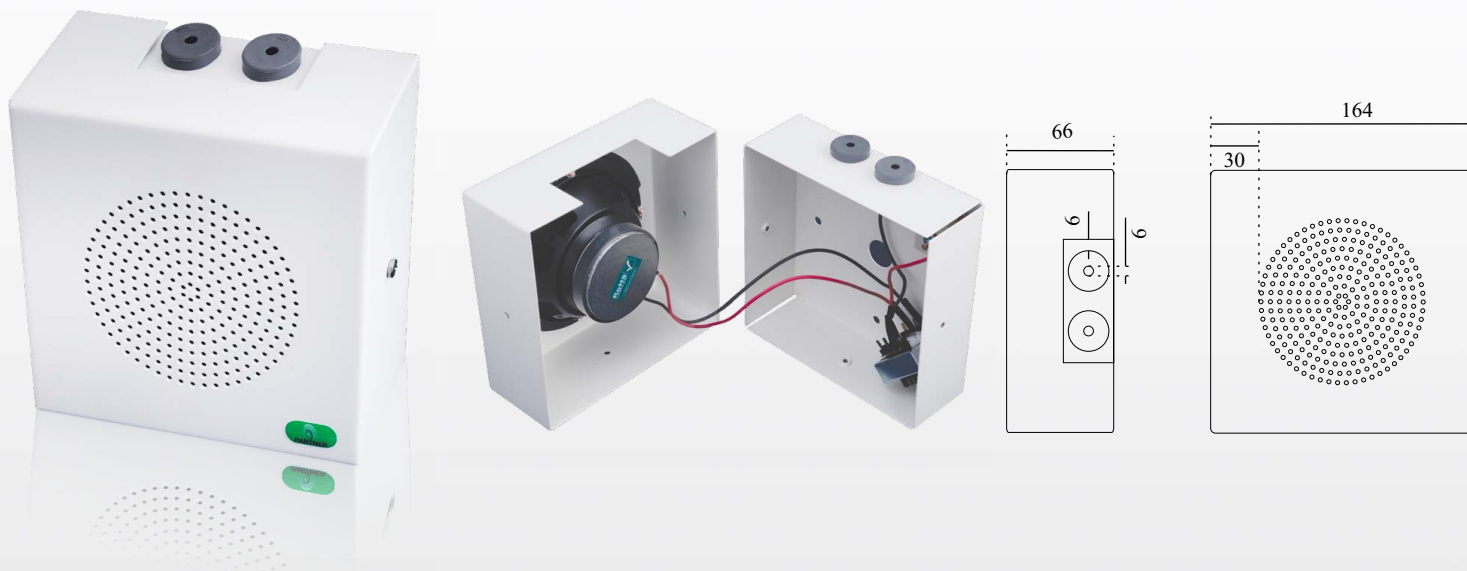

PARTNER sp. z o.o.

WAQ 130/6 PP

Integrated in the WA series is the WAQ 130/6 PP. This loudspeaker is ideally suited for a wide variety of applications because of its quadratic design and its excellent acoustic characteristics. The WAQ 130/6 PP, made of metal with a 130 mm full range chassis is specially adapted for speech and background music reproduction in all kind of rooms.

Specifications

Type	WAQ 130/6 PP
Certificat	EN 54-24:2008 - 1438/CPD/0200
Loading rate	6 W
Chassis-type	130 mm full range
Frequency range (-10dB)	160 - 19 000 Hz
SPL 1W/1m	96,2 dB
SPL Pmax/1m	104,0 dB
Radiation angle 1.000 Hz (-10dB)	180°
Transformer	100 V, 6/3/1,5/0,75 Watt
Dimensions	164 x 164 x 66 mm
Weight	1,6 kg
Material	powder-coated, steel panel
Connection	3-pole ceramic clamp
Colour	RAL-9010 White/special colouring is possible for a surcharge
Protection IP	32 C
Packing unit	8