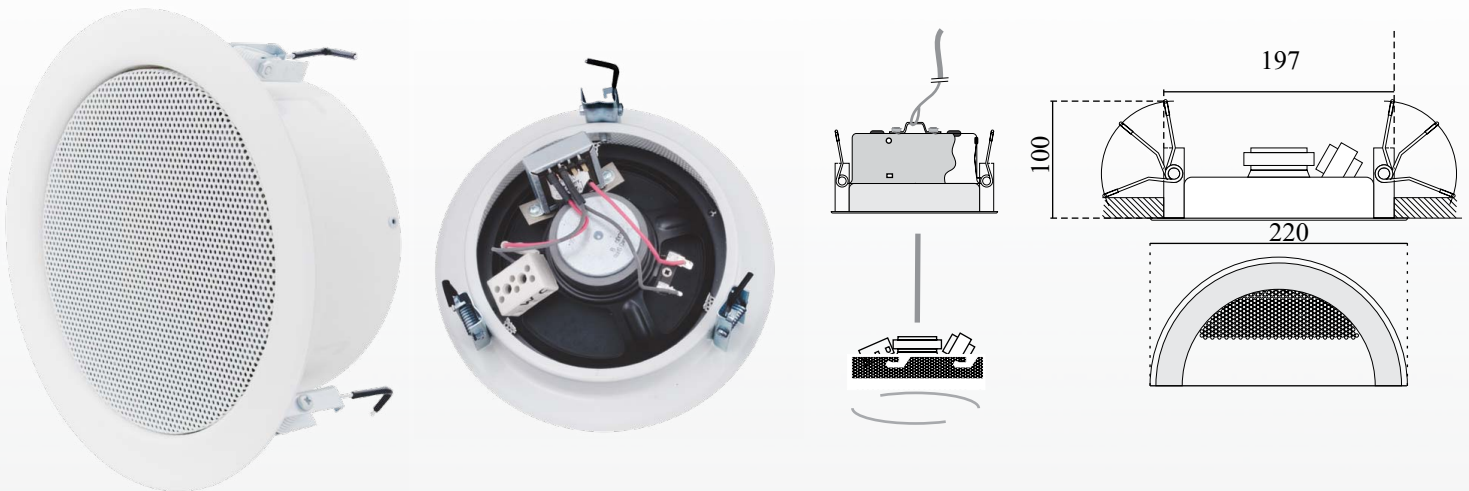

PARTNER sp. z o.o.

DEL F 165/10 PP

This loudspeaker is ideally suited for a wide variety of applications because of its classic design and its excellent acoustic characteristics. The DEL 165/10 PP, made of powder-coated metal with a 165 mm full range chassis is specially adapted for speech and background music reproduction in stores, rooms and hotels. The exceptional spring mounting with cropped leg springs guarantees an outstanding rapid ceiling installation. The firedome F 165 is optionally available for a surcharge.

Specifications

Type	DEL F 165/10 PP
Loading rate	10 W
Chassis-type	165 mm full range
Frequency range (-10dB)	210 - 19 300 Hz
SPL 1W/1m	100,5 dB
SPL Pmax/1m	110,5 dB
Radiation angle 1.000 Hz (-10dB)	180°
Transformer	100 V, 10/6/3/1,5 Watt
Dimensions	Ø220 x 100 mm / installation depth
Cut out	Ø197 mm - Ø207 mm
Weight	1,5 kg
Material	powder-coated, steel panel
Connection	3-pole ceramic clamp
Colour	RAL 9010 White / special colouring is possible for a surcharge
Packing unit	12