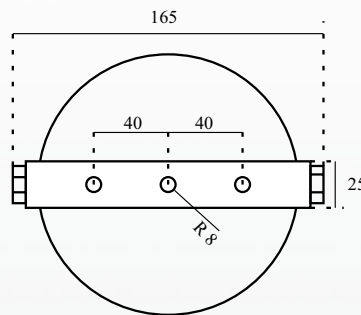

Specyfikations

Type	DAW 130/20 PP
Loading rate	20 W
Chassis-type	130 mm full range
Frequency range (-10dB)	130 - 20 400 Hz
SPL 1W/1m	95,1 dB
SPL Pmax/1m	108,1 dB
Radiation angle 1.000 Hz (-10dB)	190°
Transformer	100 V, 20/15/10/5 Watt
Dimensions	Ø140 x 165 mm
Weight	2,9 kg
Material	powder-coated aluminium
Connection	3-pole ceramic clamp
Colour	RAL 9010 White / special colouring is possible for a surcharge
Protection IP	54
Packing unit	8