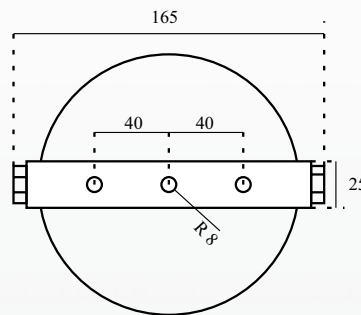

Specifications

Type	DAW 130/10 PP
Loading rate	10 W
Chassis-type	130 mm full range
Frequency range (-10dB)	125 - 20 000 Hz
SPL 1W/1m	94,3 dB
SPL Pmax/1m	104,3 dB
Radiation angle 1.000 Hz (-10dB)	180°
Transformer	100 V, 10/6/3/1,5 Watt
Dimensions	Ø140 x 165 mm
Weight	2,8 kg
Material	powder-coated aluminium tube
Connection	3-pole ceramic clamp
Colour	RAL-9010 White/special colouring is possible for a surcharge
Protection IP	54
Packing unit	8