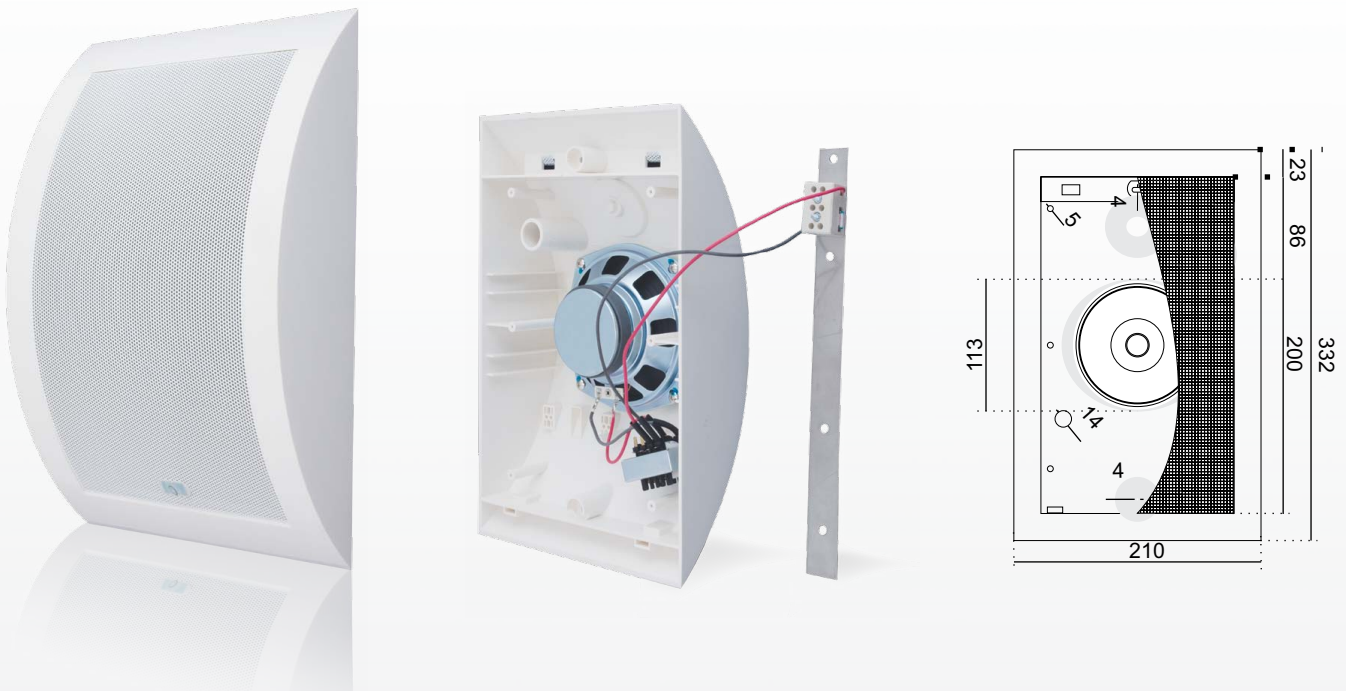

## WAC 165/6 PP1

The shapely design of the WAC 165/6 PP1 is the special feature of this attractive speaker. It is provided with a 6 watt full range chassis and provides a high qualitative reproduction of speech and background music.

### Specifications

|                                  |                          |
|----------------------------------|--------------------------|
| Type                             | WAC 165/6 PP1            |
| Loading rate                     | 6 W                      |
| Chassis-type                     | 130 mm full range        |
| Frequency range (-10dB)          | 135 - 10 600 Hz          |
| SPL 1W/1m                        | 98,1 dB                  |
| SPL Pmax/1m                      | 108,1 dB                 |
| Radiation angle 1.000 Hz (-10dB) | 170°                     |
| Transformer                      | 100 V, 6/3/1,5/0,75 Watt |
| Dimensions                       | 330 x 209 x 84 mm        |
| Weight                           | 1,2 kg                   |
| Material                         | ABS-plastic housing      |
| Connection                       | 3-pole ceramic clamp     |
| Colour                           | White                    |
| Packing unit                     | 12                       |