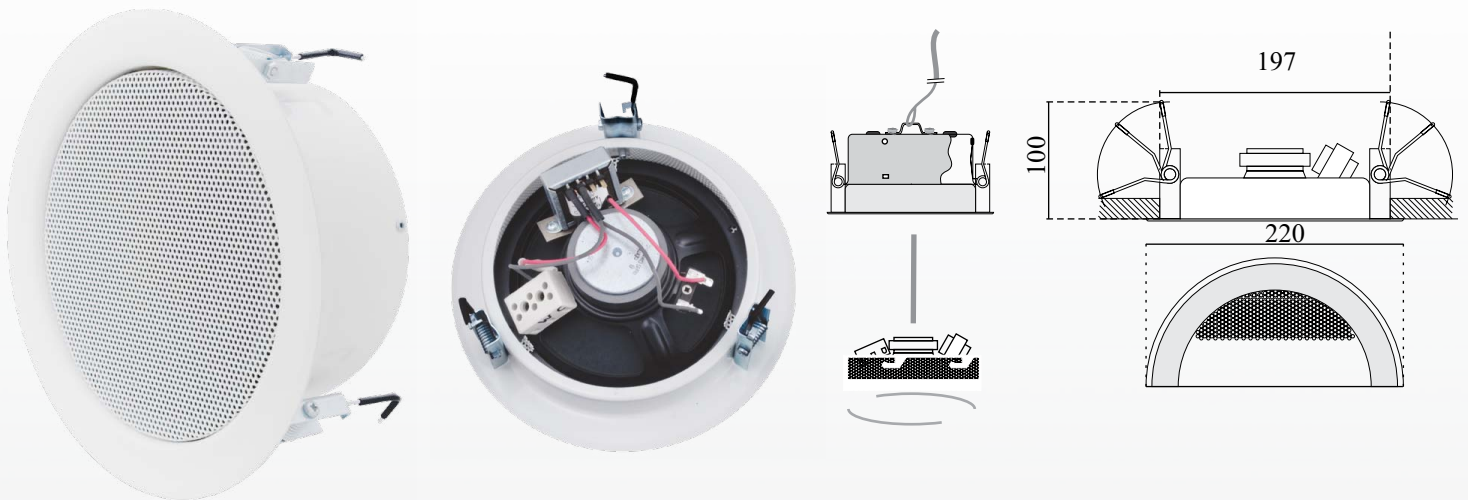

DELFL 165/6 PP

This loudspeaker is ideally suited for a wide variety of applications because of its classic design and its excellent acoustic characteristics. The DELFL 165/6 PP, made of powder-coated metal with a 165 mm full range chassis is specially adapted for speech and background music reproduction in stores, rooms and hotels. The exceptional spring mounting with cropped leg springs guarantees an outstanding rapid ceiling installation. The firedome F 165 is optionally available for a surcharge.

Specifications

Type	DELFL 165/6 PP
Loading rate	6 W
Chassis-type	165 mm full range
Frequency range (-10dB)	380 - 22 500 Hz
SPL 1W/1m	100,7 dB
SPL Pmax/1m	108,5 dB
Radiation angle 1.000 Hz (-10dB)	180°
Transformer	100 V, 6/3/1,5/0,75 Watt
Dimensions	Ø220 x 100 mm / installation depth
Cut out	Ø197 mm - Ø207 mm
Weight	1,3 kg
Material	powder-coated, steel panel
Connection	3-pole ceramic clamp
Colour	RAL-9010 White/special colouring is possible for a surcharge
Packing unit	12